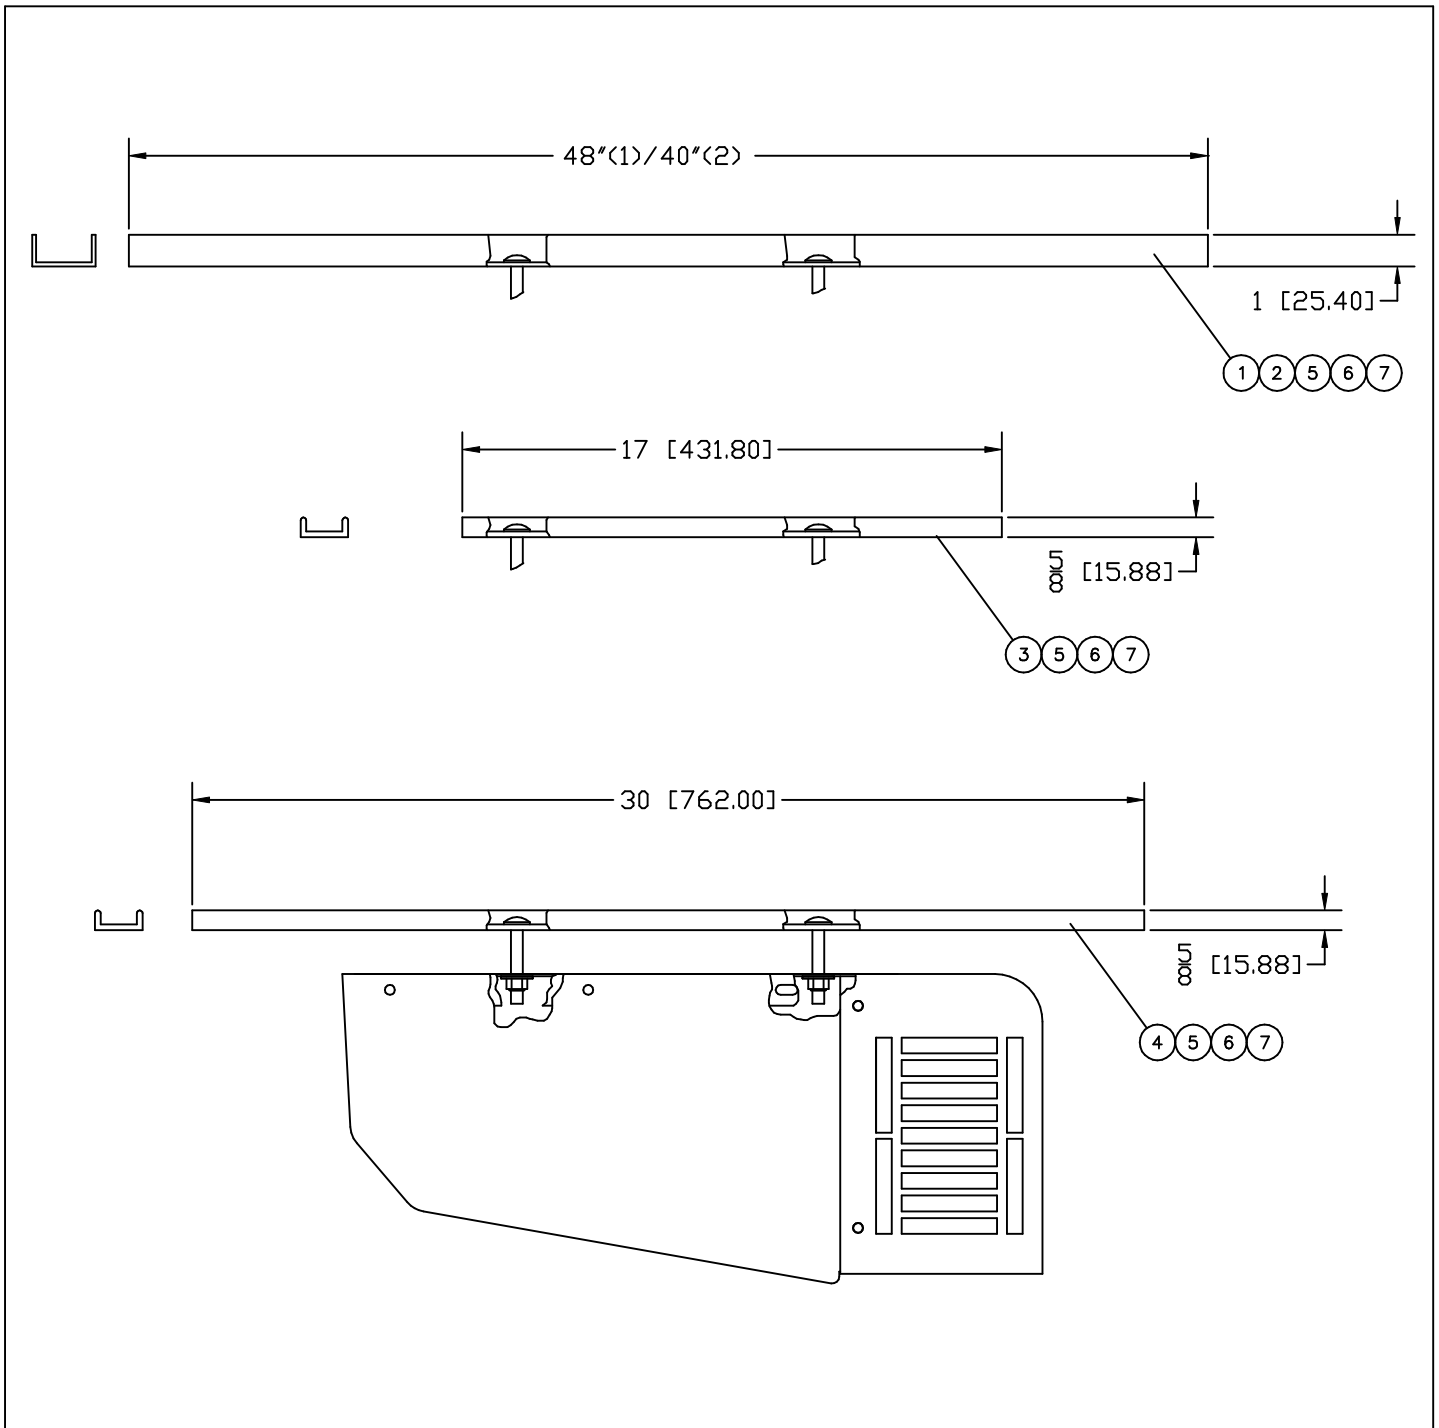

ID-23/25 EVAPORATORS

200-723 HEAT / COOL ID-23

ITEM	PART NUM	DESCRIPTION	QTY
1	260-030	COIL , ID-23 EVAPORATOR,HEAT/COOL	1
2	BLW-225	BLOWER ASSY. ID-23,DBL.SCROLL	1
3	EXP-134	EXPANSION VALVE,BLOCK,R-134A	1
4	SWC-304	THERMOSTAT,FREEZE UP,NON.ADJ.	1
5	SWC-320	CONTROL HEAD,ID-23,H/C	1
6	210-135-BK	GRILLE,BLACK,ID-23	1
7	FTR-009	FILTER,1/2X12X12	1
8			
		200-724 COOL ONLY ID-23	
1	260-031	COIL , ID-23 EVAPORATOR,COOL ONLY	1
2	BLW-225	BLOWER ASSY. ID-23,DBL.SCROLL	1
3	EXP-134	EXPANSION VALVE,BLOCK,R-134A	1
4	SWC-304	THERMOSTAT,FREEZE UP,NON.ADJ.	1
5	BRK-020	BREAKER,20 AMP,MANUAL RESET	1
6	210-135-BK	GRILLE,BLACK,ID-23	1
7	FTR-009	FILTER,1/2X12X12	1
8	540-060	HARNESS ASSEMBLY,ID-23/25,COOL ONLY	1
		200-725 COOL ONLY ID-25	
1	260-029	COIL , ID-25 EVAPORATOR,COOL ONLY	1
2	BLW-225	BLOWER ASSY. ID-25,DBL.SCROLL	1
3	EXP-134	EXPANSION VALVE,BLOCK,R-134A	1
4	SWC-304	THERMOSTAT,FREEZE UP,NON.ADJ.	1
5	BRK-020	BREAKER,20 AMP,MANUAL RESET	1
6	210-135-BK	GRILLE,BLACK,ID-23	1
7	FTR-009	FILTER,1/2X12X12	1
8	540-060	HARNESS ASSEMBLY,ID-23/25,COOL ONLY	1

ID-23/25 EVAPORATORS

ID-23

200-723/200-724

ID-25

200-725

EZ-3/4/5/9/91 REAR MOUNTING

ITEM	PART NUM	DESCRIPTION	QTY
1	200-046-W-48	MOUNTING CHANNEL,HEAVY DUTY,WHITE,48" LG	2
		****NO HOLES****	
2	200-046-W	MOUNTING CHANNEL,HEAVY DUTY,WHITE,40" LONG	2
		****NO HOLES****	
3	200-010	MOUNTING CHANNEL,EZ-3/4/5 EVAP,17" LONG	2
4	200-216	MOUNTING CHANNEL,30 LONG,EZ-3/4/5/9 EVAP	2
5	CHB3816400Z	BOLT,CARRIAGE HEAD,3/8-16 X 4 ZINC	4
6	FLW38Z	WASHER,FLAT,3/8 ZINC	4
7	NHL3816Z	NUT,HEX LOCK,3/8-16 ZINC	4