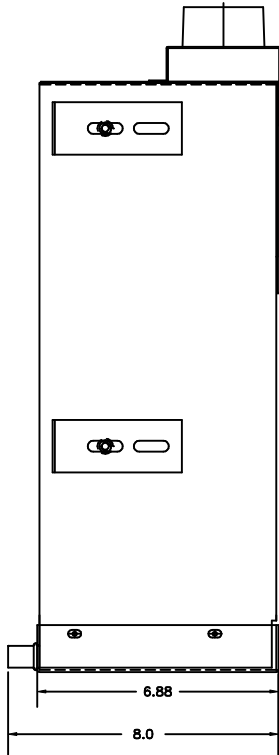

ID-23/25 EVAPORATORS

200-723 HEAT / COOL ID-23

ITEM	PART NUM	DESCRIPTION	QTY
1	260-030	COIL , ID-23 EVAPORATOR,HEAT/COOL	1
2	BLW-225	BLOWER ASSY. ID-23,DBL.SCROLL	1
3	EXP-134	EXPANSION VALVE,BLOCK,R-134A	1
4	SWC-304	THERMOSTAT,FREEZE UP,NON.ADJ.	1
5	SWC-320	CONTROL HEAD,ID-23,H/C	1
6	210-135-BK	GRILLE,BLACK,ID-23	1
7	FTR-009	FILTER,1/2X12X12	1
8			
		200-724 COOL ONLY ID-23	
1	260-031	COIL , ID-23 EVAPORATOR,COOL ONLY	1
2	BLW-225	BLOWER ASSY. ID-23,DBL.SCROLL	1
3	EXP-134	EXPANSION VALVE,BLOCK,R-134A	1
4	SWC-304	THERMOSTAT,FREEZE UP,NON.ADJ.	1
5	BRK-020	BREAKER,20 AMP,MANUAL RESET	1
6	210-135-BK	GRILLE,BLACK,ID-23	1
7	FTR-009	FILTER,1/2X12X12	1
8	540-060	HARNESS ASSEMBLY,ID-23/25,COOL ONLY	1
		200-725 COOL ONLY ID-25	
1	260-029	COIL , ID-25 EVAPORATOR,COOL ONLY	1
2	BLW-225	BLOWER ASSY. ID-25,DBL.SCROLL	1
3	EXP-134	EXPANSION VALVE,BLOCK,R-134A	1
4	SWC-304	THERMOSTAT,FREEZE UP,NON.ADJ.	1
5	BRK-020	BREAKER,20 AMP,MANUAL RESET	1
6	210-135-BK	GRILLE,BLACK,ID-23	1
7	FTR-009	FILTER,1/2X12X12	1
8	540-060	HARNESS ASSEMBLY,ID-23/25,COOL ONLY	1

ID-23/25 EVAPORATORS

ID-23

200-723/200-724

ID-25

200-725

EZ-3/4/5/9/91 REAR MOUNTING

ITEM	PART NUM	DESCRIPTION	QTY
1	200-046-W-48	MOUNTING CHANNEL,HEAVY DUTY,WHITE,48" LG	2
		****NO HOLES****	
2	200-046-W	MOUNTING CHANNEL,HEAVY DUTY,WHITE,40" LONG	2
		****NO HOLES****	
3	200-010	MOUNTING CHANNEL,EZ-3/4/5 EVAP,17" LONG	2
4	200-216	MOUNTING CHANNEL,30 LONG,EZ-3/4/5/9 EVAP	2
5	CHB3816400Z	BOLT,CARRIAGE HEAD,3/8-16 X 4 ZINC	4
6	FLW38Z	WASHER,FLAT,3/8 ZINC	4
7	NHL3816Z	NUT,HEX LOCK,3/8-16 ZINC	4