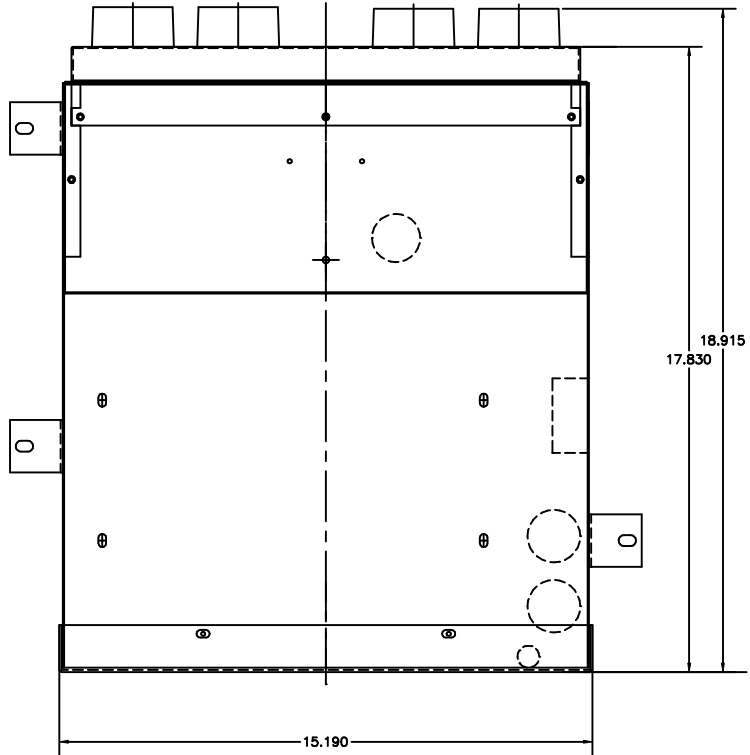

ID-23/25 EVAPORATORS

200-723 HEAT / COOL ID-23

ITEM	PART NUM	DESCRIPTION	QTY
1	260-030	COIL , ID-23 EVAPORATOR,HEAT/COOL	1
2	BLW-225	BLOWER ASSY. ID-23,DBL.SCROLL	1
3	EXP-134	EXPANSION VALVE,BLOCK,R-134A	1
4	SWC-304	THERMOSTAT,FREEZE UP,NON.ADJ.	1
5	SWC-320	CONTROL HEAD,ID-23,H/C	1
6	210-135-BK	GRILLE,BLACK,ID-23	1
7	FTR-009	FILTER,1/2X12X12	1
8			
		200-724 COOL ONLY ID-23	
1	260-031	COIL , ID-23 EVAPORATOR,COOL ONLY	1
2	BLW-225	BLOWER ASSY. ID-23,DBL.SCROLL	1
3	EXP-134	EXPANSION VALVE,BLOCK,R-134A	1
4	SWC-304	THERMOSTAT,FREEZE UP,NON.ADJ.	1
5	BRK-020	BREAKER,20 AMP,MANUAL RESET	1
6	210-135-BK	GRILLE,BLACK,ID-23	1
7	FTR-009	FILTER,1/2X12X12	1
8	540-060	HARNESS ASSEMBLY,ID-23/25,COOL ONLY	1
		200-725 COOL ONLY ID-25	
1	260-029	COIL , ID-25 EVAPORATOR,COOL ONLY	1
2	BLW-225	BLOWER ASSY. ID-25,DBL.SCROLL	1
3	EXP-134	EXPANSION VALVE,BLOCK,R-134A	1
4	SWC-304	THERMOSTAT,FREEZE UP,NON.ADJ.	1
5	BRK-020	BREAKER,20 AMP,MANUAL RESET	1
6	210-135-BK	GRILLE,BLACK,ID-23	1
7	FTR-009	FILTER,1/2X12X12	1
8	540-060	HARNESS ASSEMBLY,ID-23/25,COOL ONLY	1

ID-23/25 EVAPORATORS

ID-23

200-723/200-724

ID-25

200-725

EZ-3/4/5/9/91 REAR MOUNTING

ITEM	PART NUM	DESCRIPTION	QTY
1	200-046-W-48	MOUNTING CHANNEL,HEAVY DUTY,WHITE,48" LG	2
		****NO HOLES****	
2	200-046-W	MOUNTING CHANNEL,HEAVY DUTY,WHITE,40" LONG	2
		****NO HOLES****	
3	200-010	MOUNTING CHANNEL,EZ-3/4/5 EVAP,17" LONG	2
4	200-216	MOUNTING CHANNEL,30 LONG,EZ-3/4/5/9 EVAP	2
5	CHB3816400Z	BOLT,CARRIAGE HEAD,3/8-16 X 4 ZINC	4
6	FLW38Z	WASHER,FLAT,3/8 ZINC	4
7	NHL3816Z	NUT,HEX LOCK,3/8-16 ZINC	4