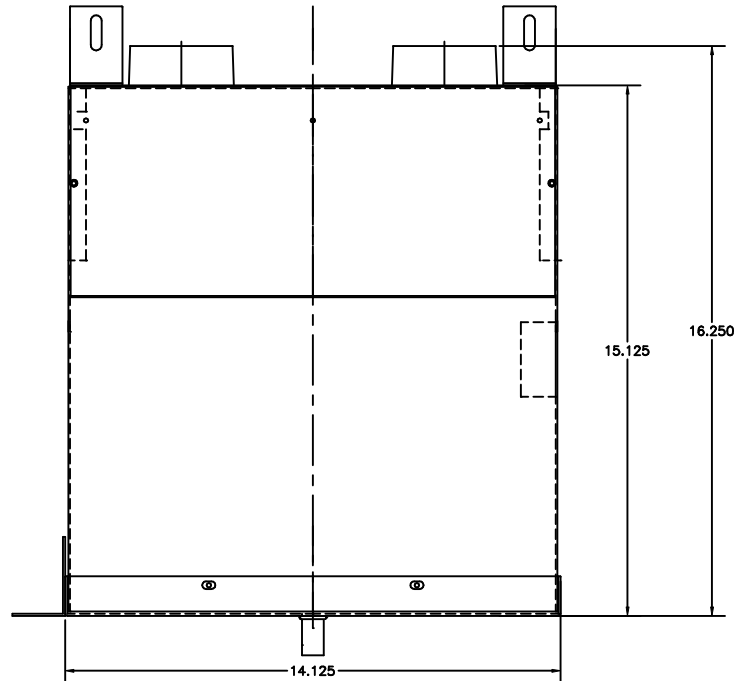

ID-23/25 EVAPORATORS

ID-23

200-723/200-724

ID-25

200-725

EZ-3/4/5/9/91 REAR MOUNTING

ITEM	PART NUM	DESCRIPTION	QTY
1	200-046-W-48	MOUNTING CHANNEL,HEAVY DUTY,WHITE,48" LG	2
		****NO HOLES****	
2	200-046-W	MOUNTING CHANNEL,HEAVY DUTY,WHITE,40" LONG	2
		****NO HOLES****	
3	200-010	MOUNTING CHANNEL,EZ-3/4/5 EVAP,17" LONG	2
4	200-216	MOUNTING CHANNEL,30 LONG,EZ-3/4/5/9 EVAP	2
5	CHB3816400Z	BOLT,CARRIAGE HEAD,3/8-16 X 4 ZINC	4
6	FLW38Z	WASHER,FLAT,3/8 ZINC	4
7	NHL3816Z	NUT,HEX LOCK,3/8-16 ZINC	4