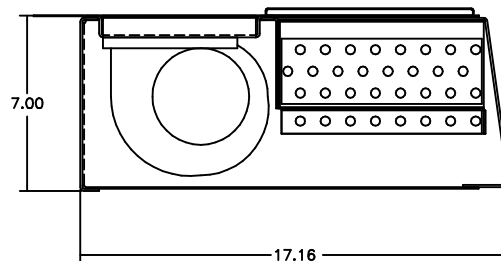

EZ-35 EVAPORATOR

EZ-35 SHOWN WITH OPTIONAL WALL PANEL