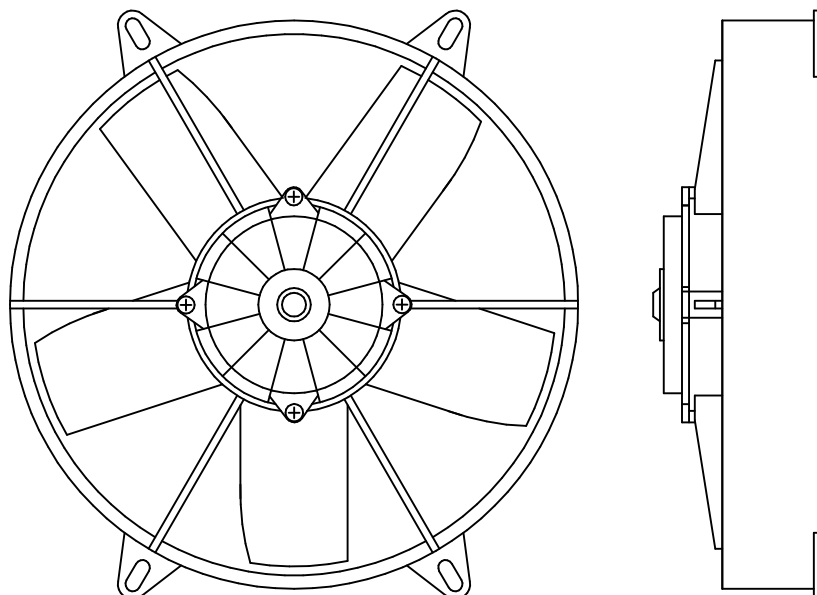

CONDENSER MOTORS

ACT PIN	CARRIER PIN	TRANSIAIR PIN	DESCRIPTION
MTR-105P	-	-	FAN ASSY,CONDENSER,12"EXT/PULL 12V,W/(4)MTF-001 MTG FEET
MTR-130P	-	-	FAN ASSY,CONDENSER,11"EXT/PULL 12V,W/(4)MTF-001 MTG FEET
MTR-120-T	-	2160080	FAN ASSY,CONDENSER,EXT/PULL 10 LOW PROFILE,12V,METRIPACK 280(TRANS/AIR)
MTR-125P	-	-	FAN ASSY,CONDENSER,12"EXT/PULL,12V W/WEATHERPACK CONNECTOR ,CR-2/3/4

ACT PIN	CARRIER PIN	TRANSIAIR PIN	DESCRIPTION
MTR-140-V	401-110	-	FAN ASSY,CONDENSER,11"EXT/PUSH HIGH PROFILE,12V (CARRIER REPL.)

CONDENSER MOTORS

ACT P/N	CARRIER P/N	TRANS/AIR P/N	DESCRIPTION
MTR-248P	-	-	FAN ASSY,CONDENSER,12"EXT/PULL,24 VOLT
			12V,W/(4)MTF-001 MTG FEET