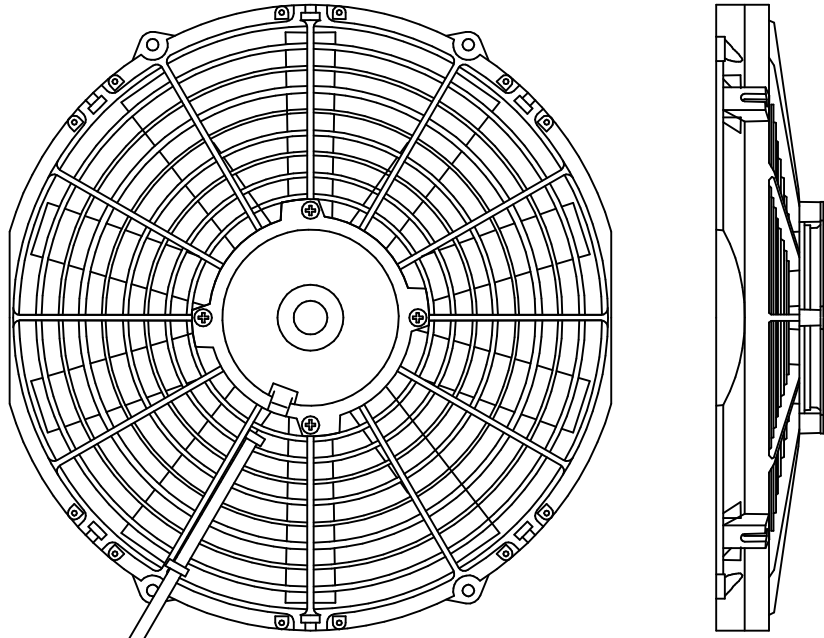

CONDENSER MOTORS

ACT PIN	CARRIER PIN	TRANSIAIR PIN	DESCRIPTION
MTR-105P	-	-	FAN ASSY,CONDENSER,12"EXT/PULL 12V,W/(4)MTF-001 MTG FEET
MTR-130P	-	-	FAN ASSY,CONDENSER,11"EXT/PULL 12V,W/(4)MTF-001 MTG FEET
MTR-120-T	-	2160080	FAN ASSY,CONDENSER,EXT/PULL 10 LOW PROFILE,12V,METRIPACK 280(TRANS/AIR)
MTR-125P	-	-	FAN ASSY,CONDENSER,12"EXT/PULL,12V W/WEATHERPACK CONNECTOR ,CR-2/3/4

ACT PIN	CARRIER PIN	TRANSIAIR PIN	DESCRIPTION
MTR-140-V	401-110	-	FAN ASSY,CONDENSER,11"EXT/PUSH HIGH PROFILE,12V (CARRIER REPL.)

CONDENSER MOTORS

ACT P/N	CARRIER P/N	TRANS/AIR P/N	DESCRIPTION
MTR-248P	-	-	FAN ASSY,CONDENSER,12"EXT/PULL,24 VOLT
			12V,W/(4)MTF-001 MTG FEET