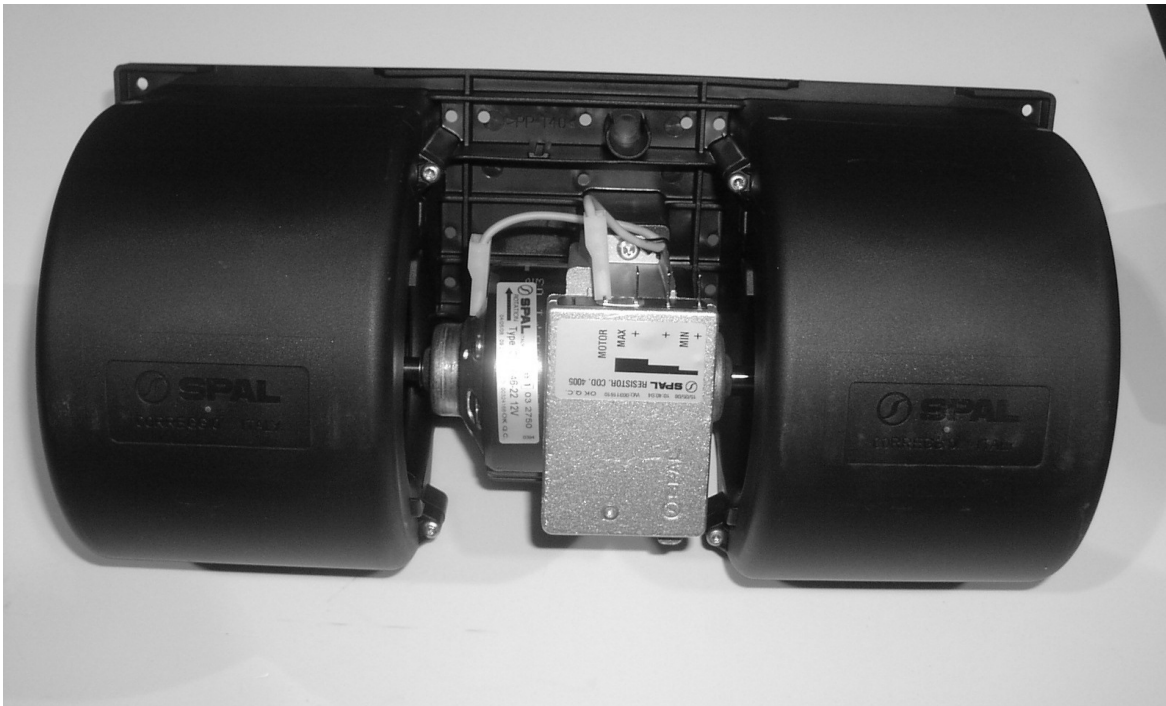

EVAPORATOR BLOWERS

ACT PIN	CARRIER PIN	TRANSIAIR PIN	DESCRIPTION
BLW-200-41	401-209	412025	BLOWER ASSY, EVAPORATOR, DOUBLE SCROLL, 12V
BLW-206P	-	-	BLOWER ASSY, EVAPORATOR, EZ-4/5/6/9/91 W/ #10-32 THREAD INSERT

ACT PIN	CARRIER PIN	TRANSIAIR PIN	DESCRIPTION
BLW-211P	401-202	-	BLOWER ASSY, EVAPORATOR, EZ-3/35/55 DBL. SCROLL, 12V W/ #10-32 THREAD INSERTS

EVAPORATOR BLOWERS

ACT PIN	CARRIER PIN	TRANSIAIR PIN	DESCRIPTION
BLW-214P	-	-	BLOWER ASSY, EVAPORATOR, DOUBLE
			SCROLL, 12V ,EZ-2/EV-10/EV-20

ACT PIN	CARRIER PIN	TRANSIAIR PIN	DESCRIPTION
BLW-204	-	-	BLOWER ASSY, EVAPORATOR, DOUBLE
			SCROLL, 12V ,EV-20 EVAP.