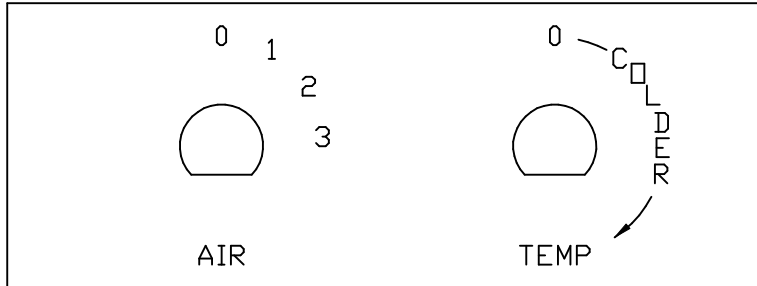

# KNOBS AND SWITCH PLATES

ACT P/N	CARRIER P/N	TRANS/AIR P/N	DESCRIPTION
PLT-100	202-301	701127	SWITCH PLATE,RECTANGULAR, FOR FAN & THERMOSTAT
PLT-150	202-302	-	SWITCH PLATE,FOR FAN SPEED

**PLT-100**

**PLT-150**

ACT P/N	CARRIER P/N	TRANS/AIR P/N	DESCRIPTION
NOB-001	202-300	113033	KNOB,FAN SPEED
NOB-002	202-303	113032	KNOB,THERMOSTAT/ SNOWFLAKE
NCV301	202-306	-	NUT COVER

**NOB-002**

**NOB-001**

**NCV301**