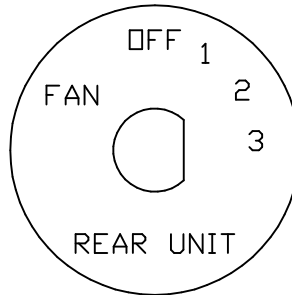

# KNOBS AND SWITCH PLATES

ACT P/N	CARRIER P/N	TRANS/AIR P/N	DESCRIPTION
PLT-100	202-301	701127	SWITCH PLATE,RECTANGULAR, FOR FAN & THERMOSTAT
PLT-150	202-302	-	SWITCH PLATE,FOR FAN SPEED

**PLT-100**

**PLT-150**

ACT P/N	CARRIER P/N	TRANS/AIR P/N	DESCRIPTION
NOB-001	202-300	113033	KNOB,FAN SPEED
NOB-002	202-303	113032	KNOB,THERMOSTAT/ SNOWFLAKE
NCV301	202-306	-	NUT COVER

**NOB-002**

**NOB-001**

**NCV301**