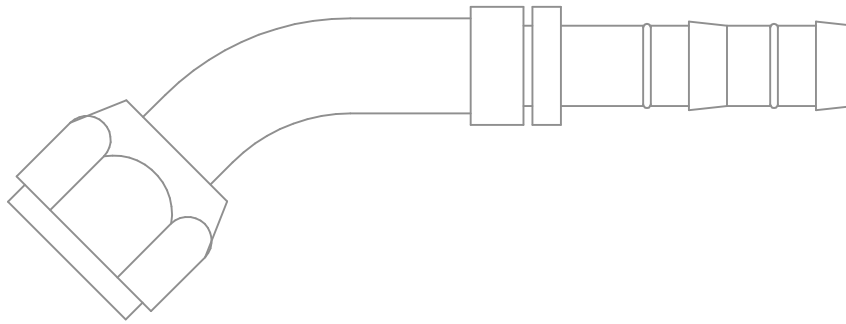

EZ-CLIP FITTINGS

45 DEGREE FEMALE O-RING

ITEM	PART NUM	DESCRIPTION
1	FTG-172-EZ	FTG, 45 DEG, FOR 27 MM X #12 EZ-CLIP W/ CAGES & CLIPS