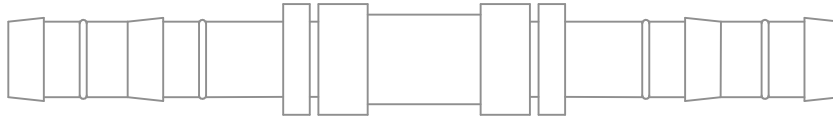

EZ-CLIP FITTINGS

STRAIGHT SPLICERS

ITEM	PART NUM	DESCRIPTION
1	FTG-109-EZ	FTG, SPLICER, #8 X #8, E-Z CLIP W/ CAGES & CLIPS
2	FTG-110-EZ	FTG, SPLICER, #10 X #10, E-Z CLIP W/ CAGES & CLIPS
3	FTG-111-EZ	FTG, SPLICER #12 X #12, E-Z CLIP W/ CAGES & CLIPS
4	FTG-241-EZ	FTG, SPLICER, #6 X #6 E-Z CLIP W/ CAGES & CLIPS
5	FTG-281-EZ	FTG, SPLICER, #16 X #16 E-Z CLIP W/ CAGES & CLIPS