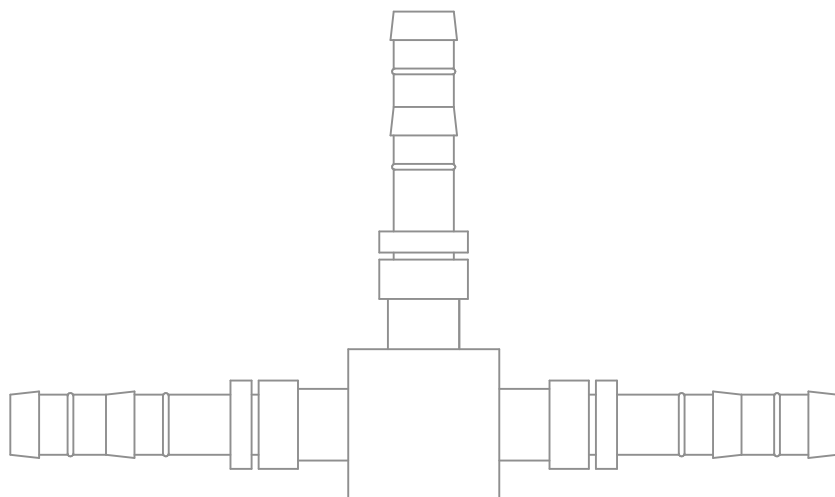

# EZ-CLIP FITTINGS

## 90 DEGREE FEMALE O-RING W/ ACCESS PORTS

ITEM	PART NUM	DESCRIPTION
1	FTG-114-EZ	FTG, 90 DEG FOR 1/2" X #10 E-X CLIP W/ R-134A H/S PORT, STL W/ CAGE AND CLIPS
2	FTG-115-EZ	FTG 90 DEG FOR 5/8" X #12 E-Z CLIP W/ R-134A L/S PORT, STL W/ CAGES AND CLIPS
3	FTG-128-EZ	FTG 90 DEG FOR 20 MM X #8 HOSE W/ R-134A H/S PORT EZ CLIP W/ CAGE AND CLIPS
4	FTG-207-EZ	FTG 90 DEG FOR 5/8" X #10 W/ R-134A L/S SERVICE PORT W/ CAGE AND CLIP

## TEE FITTINGS

ITEM	PART NUM	DESCRIPTION
5	FTG-112-EZ	FTG, TEE #8 X #8 X #8 HOSE E-Z CLIP W/ CAGE AND CLIP
6	FTG-090-EZ	FTG, TEE #10 X #10 X #10 HOSE E-Z CLIP W/ CAGE AND CLIP
7	FTG-113-EZ	FTG, TEE #12 X #12 X #12 HOSE E-Z CLIP W/ CAGE AND CLIP