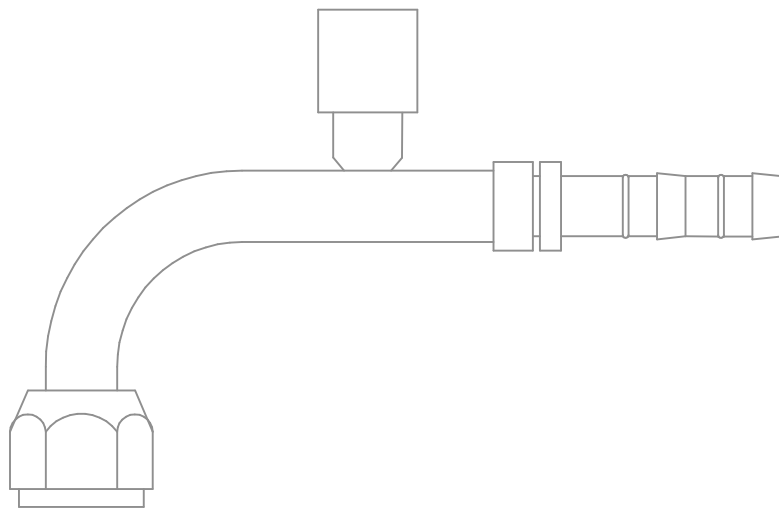

# EZ-CLIP FITTINGS

## 90 DEGREE FEMALE O-RING W/ ACCESS PORTS

ITEM	PART NUM	DESCRIPTION
1	FTG-114-EZ	FTG, 90 DEG FOR 1/2" X #10 E-X CLIP W/ R-134A H/S PORT, STL W/ CAGE AND CLIPS
2	FTG-115-EZ	FTG 90 DEG FOR 5/8" X #12 E-Z CLIP W/ R-134A L/S PORT, STL W/ CAGES AND CLIPS
3	FTG-128-EZ	FTG 90 DEG FOR 20 MM X #8 HOSE W/ R-134A H/S PORT EZ CLIP W/ CAGE AND CLIPS
4	FTG-207-EZ	FTG 90 DEG FOR 5/8" X #10 W/ R-134A L/S SERVICE PORT W/ CAGE AND CLIP

## TEE FITTINGS

ITEM	PART NUM	DESCRIPTION
5	FTG-112-EZ	FTG, TEE #8 X #8 X #8 HOSE E-Z CLIP W/ CAGE AND CLIP
6	FTG-090-EZ	FTG, TEE #10 X #10 X #10 HOSE E-Z CLIP W/ CAGE AND CLIP
7	FTG-113-EZ	FTG, TEE #12 X #12 X #12 HOSE E-Z CLIP W/ CAGE AND CLIP