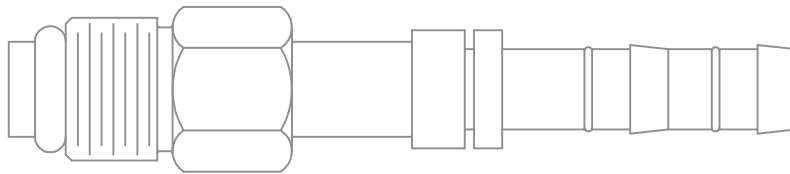

STRAIGHT MALE O-RING

ITEM	PART NUM	DESCRIPTION
1	FTG-118-EZ	FTG,STR,MOR 3/8" X #8 EZ-CLIP W/ CAGES & CLIPS
2	FTG-119-EZ	FTG,STR,MOR 5/8" X #12 EZ-CLIP W/ CAGES AND CLIPS